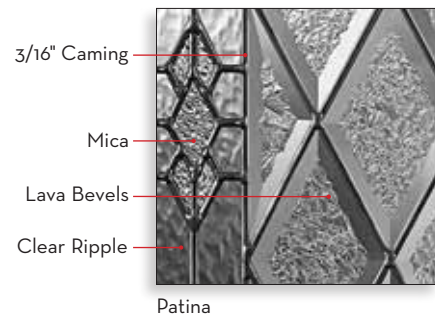

GLASS VARIATION

Decorative pattern glass is handmade. Through this process, slight imperfections or discolourations are inherent characteristics of all handcrafted glass. Bubbles or seeds, slight surface flaws and subtle variations in textures vary depending on the pattern. Some glass patterns, like Swirl and Drawn, are more likely to have these inclusions. They are not considered defects.

Swirl Glass Detail

Drawn Glass Detail

CAMING OPTIONS

Hand soldered metals in 3 finishes. See individual product pages for availability.

Brass Caming

Subtle gloss finish that defines luxury and style.

Patina Caming

Glass size: 0764 / 2264 / 0764
with Transom
Door: Fiberglass DRG40
Sidelite: Fiberglass SLGOO

O836 / 2236 / O836

2210C

O848 / 2248 / O848

O764 / *1842OV / O764

*Shown in Plastpro DRS20 fiberglass door. Only available in 3/0 x 6/8.