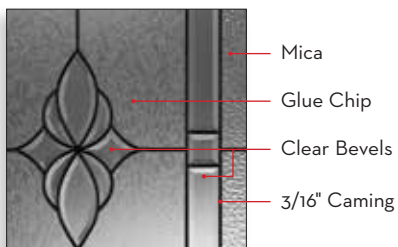

Glass size: O848/2248/O848 Zinc
 Door: Fiberglass DRG29
 Sidelite: SLG3E

O718 Zinc

O764 / *1842OV / O764 w/Transom Zinc

221OSB Patina

O836 / 2236 Brass

*Shown in Plastpro DRS20 fiberglass door.
 Only available in 3/0 x 6/8.