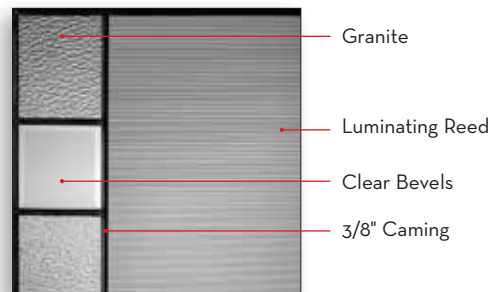

Shown in Patina

** Shown in the Plastro Shaker 3 panel fiberglass door.
Available in 2/8, 2/10 & 3/0 x 6/8.

Mainlites and Sidelites are reversible.
Simply rotate the insert to create the
look that works for you.

PRIVACY 7

● Privacy Guide. See pages 4 and 5.