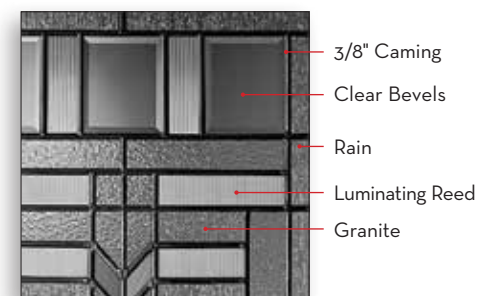

Glass size: 0764 / 2264 / 0764 with Transom
Door: Fiberglass DRG40
Sidelite: Fiberglass SLG60

PRIVACY

● Privacy Guide. See pages 4 and 5.

Royston	0836*	2236*	0848	2248	0764*	2264	2208*	2215*	2515
Patina	■	■	■	■	■	■	■	■	■

NOTE: Transom and custom sidelites are available. Contact your local dealer for more information.
*Available with Solution Series frame.

* Shown in the Plastpro Craftsman 6 panel fiberglass door. Only available in 2/10 & 3/0 x 6/8. Not available in steel. Optional matching Dentil Shelf available.

** Shown in the Plastpro Shaker 3 panel fiberglass door. Available in 2/8, 2/10 & 3/0 x 6/8.

Patina